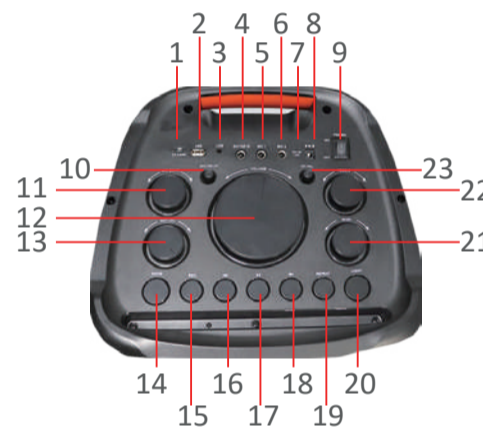

PT1000 PT1000W

Party Speaker

Introduction

PT1000 is a Portable Multimedia Wireless Bluetooth Party Speaker, with built-in 11.1V/5400mAh charging Li-battery power, a good choice for outdoor activities. With flame LED lights to light up your party, give you a lasting visual experience.

Features

- Chipset Upgrade 5.0, Have faster Resolution Capabilities
- Wireless microphone *2 (U band)
- Colorful RGB LED light
- With Built-in Rechargeable Battery
- With TWS Function
- With 5 Volume Adjust Knob
- Heavy Bass Fine Sound Effects

Specifications

Bluetooth version: 5.0
Power out: 80W @RMS, 320W @Peak Power
Key Function: Light mode, Input mode, REC, Prev., Next, Play, etc.
Extra Function: Wireless microphone, Light effect, TWS, Record,

Built-in battery: lithium battery 11.1V/5400mAh
Playing time: about 6 hours (@60% volume)
Charging time: about 3.5 hours
Frequency response: 30Hz-20KHz
S/N: 70dB

Drivers

Woofers: Dual 10"
Horn Tweeter: 1.0"

Interfaces

Input: Bluetooth, TWS, Aux, USB, TF Card, Mic*2, Guitar*1
Power in: DC 15V (Adapter)

1. TF in	13. Mic volume
2. USB in	14. Mode
3. Aux in	15. Record
4. Guitar in	16. Prev
5. Mic1 in	17. Play
6. Mic2 in	18. Next
7. LED indicator	19. Repeat
8. DC in	20. Light
9. Power	21. Bass
10. Mic delay	22. Treble
11. Mic echo	23. Gt volume
12. Master volume	

Package Contents

- PT1000 Party Speaker 1 pc
- DC Adapter 1pc
- Remote 1pc
- Wireless microphone *2 (Only for PT1000W Version)
- 3.5mm Audio Cable
- User Manual 1 pc

Dimensions

Dimension: W320 x D350x H850 mm
Product Net Weight: 8.5 kg
Shipping Carton: 380 x 410 x 950 mm
Gross Weight: 10.0 kg

Options: PT1000W= PT1000 +2pcs Wireless Microphone

Warranty Notice : *1 Year Warranty

Microlab Electronics Company Limited

Microlab Industrial Park, Baozi South Road, Shenzhen Grand Industrial Zone, PingShan New District, Shanzhen, China 518122
Tel: +86 755 89666596 +86 755 89663936
Email: royyang@microlab.cn

EAN Ver:V0.1

PT1000: 6974229061231
PT1000W: 6974229061279

Product image, Terms and Specifications are subject to changes without further notice.